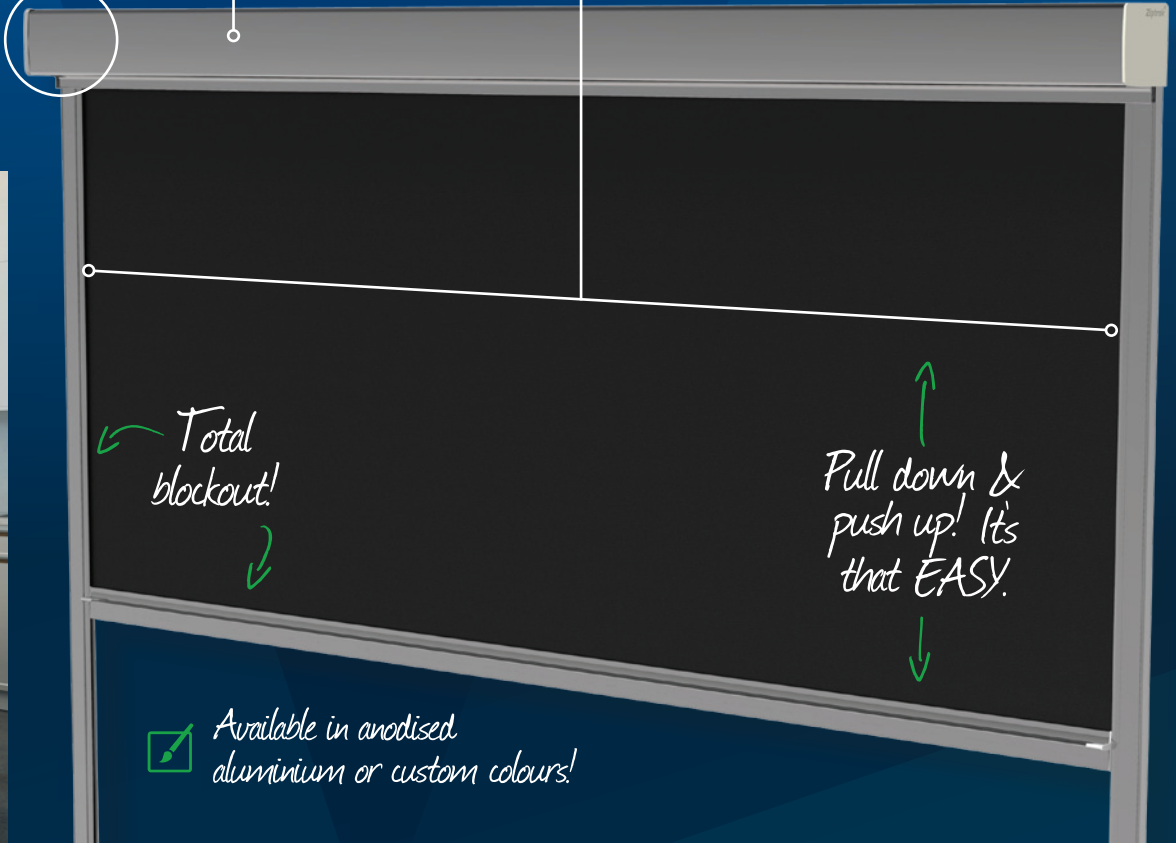

- NO CORDS OR CHAINS**
- CHILD SAFE**
- SUPERIOR INSULATION**
- FINGERTIP CONTROL**
- TOTAL BLOCKOUT**
- ECO FRIENDLY**

Open weave fabric allows you to enjoy the view as well.

PROVIDES SUN PROTECTION & SUPERIOR INSULATION

EXCEPTIONAL LIGHT BLOCKOUT

MANUAL OR ELECTRIC OPERATION

SMOOTH TRACK-GUIDED OPERATION

Smooth Operation

Ziptrak® Interior system are easy and safe to operate – no cords or chains. Using our specially engineered springs, the Ziptrak® Interior system glides up and down, stopping in any position. Electric operation as an option makes it even easier.

Stylish Pelmet

To complete the Ziptrak® Interior blind system, a stylish pelmet provides an attractive solution to suit any interior, improves the super quiet operation and results in greater value for your investment.

Track-Guided

The fabric edge is locked into small side tracks to ensure that there is no light and no flapping of blinds when the window is open. By creating a sealed space between the glass and blind, this minimises air escaping from the space, enhancing the insulation performance of your blinds and maximising your eco value!