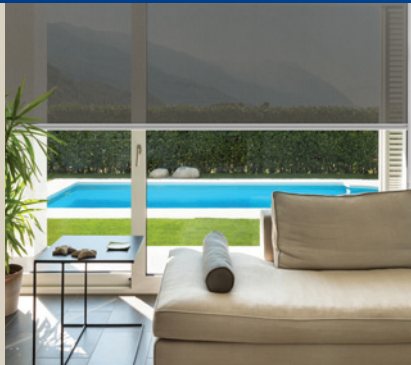

Motorised Operation

Allows for greater convenience and operation. Optional handheld remote provides added child safety peace-of-mind.

- ☒ BEDROOMS
- ☒ HOME THEATRES
- ☒ HOTEL ROOMS
- ☒ LOUNGE ROOMS
- ☒ CONFERENCE ROOMS

Contact your local Retailer for further information on Ziptrak® Interior: