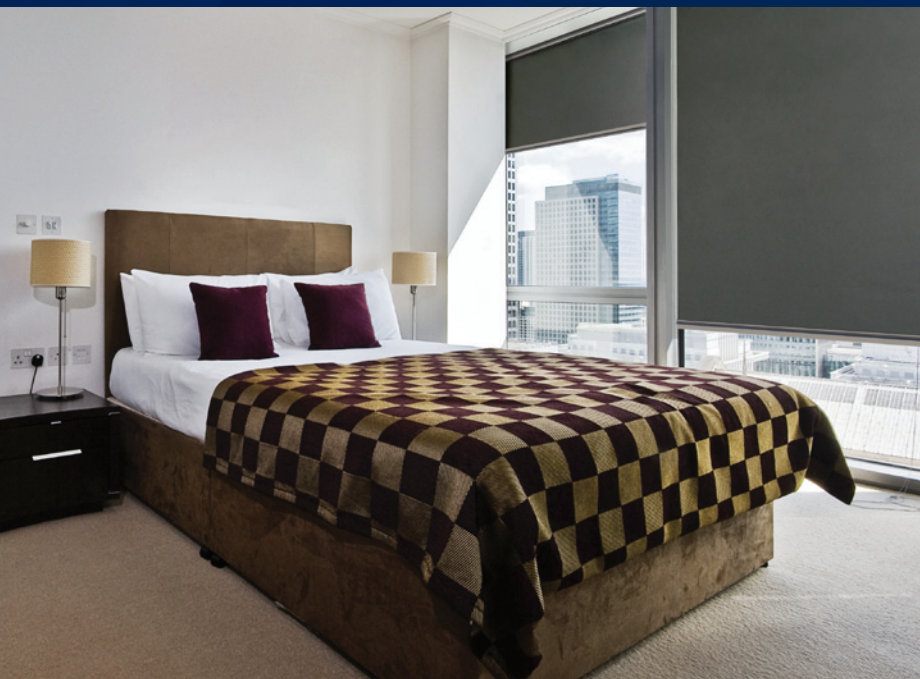

Open weave fabric allows you to enjoy the view as well.